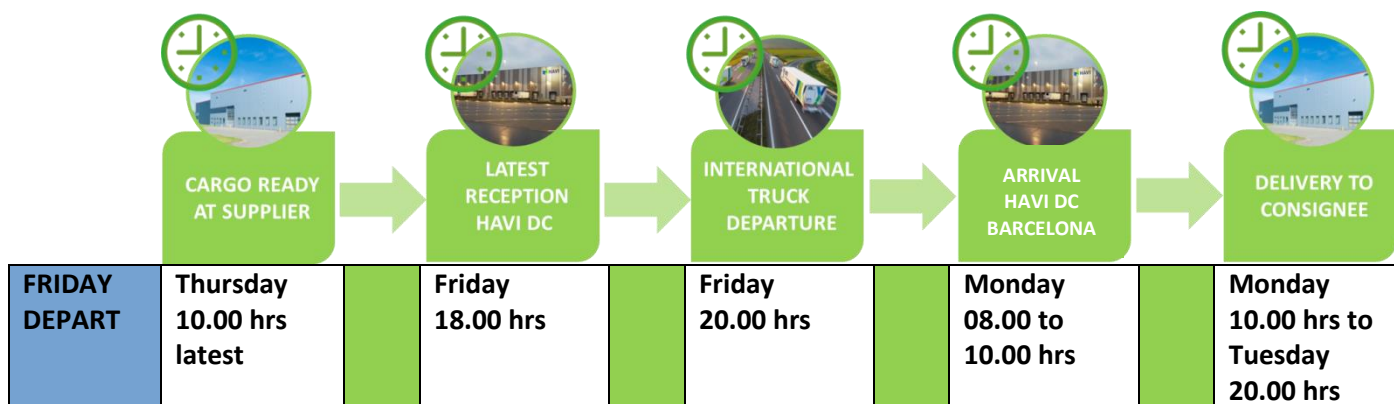

Route: Netherlands to Barcelona

Lead Time working days Netherlands to Barcelona	
Delivery Zone	Friday Departure
Barcelona city limits	1
Outer Barcelona 30km	1
Barcelona up to 120km	2

Prices per Pallet

Price per EURO Pallet with max. weight 750 kg Pallet Measurement width 1.20 x depth 0.8 x height 2.2						
Delivery Zone	1 pal	2 pal	3 pal	4 pal	5 pal	6 pal
Barcelona city limits	170 €	162 €	157 €	154 €	152 €	150 €
Outer Barcelona 30km	180 €	172 €	167 €	164 €	162 €	160 €
Barcelona up to 120km	190 €	182 €	177 €	174 €	172 €	170 €

Terms & Conditions:

- Latest provision date and time for placing orders: Wednesday at 18.00 hrs.
- CMR insurance coverage
- Temperature at supplier below -18 °C for frozen goods.
- Max. waiting time for pick-up and delivery 30 min. 20 EUR surcharge applies for every additional 30 minutes.